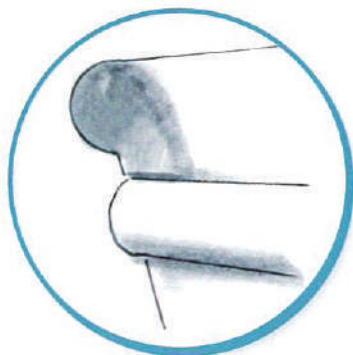

T Knife Edge
Loose Pillow Back
Height 36"

T Boxed Loose
Pillow Back
Height 35 1/2"

Straight Boxed Loose
Pillow Back
Height 35 1/2"

Knife Edge Large
Throw Pillow Back
Height 38"

Tight Back
Height 33"

Tight Back with
Roll Panel
Height 34 1/2"

Tight Arched Back
Chairs Only
Height 34 1/2"