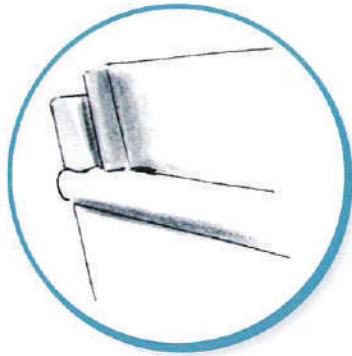

T Knife Edge
Loose Pillow Back
Height 36"

T Boxed Loose
Pillow Back
Height 35 1/2"

Straight Boxed Loose
Pillow Back
Height 35 1/2"

Knife Edge Large
Throw Pillow Back
Height 38"

Tight Back
Height 33"

Tight Back with
Roll Panel
Height 34 1/2"

Tight Arched Back
Chairs Only
Height 34 1/2"